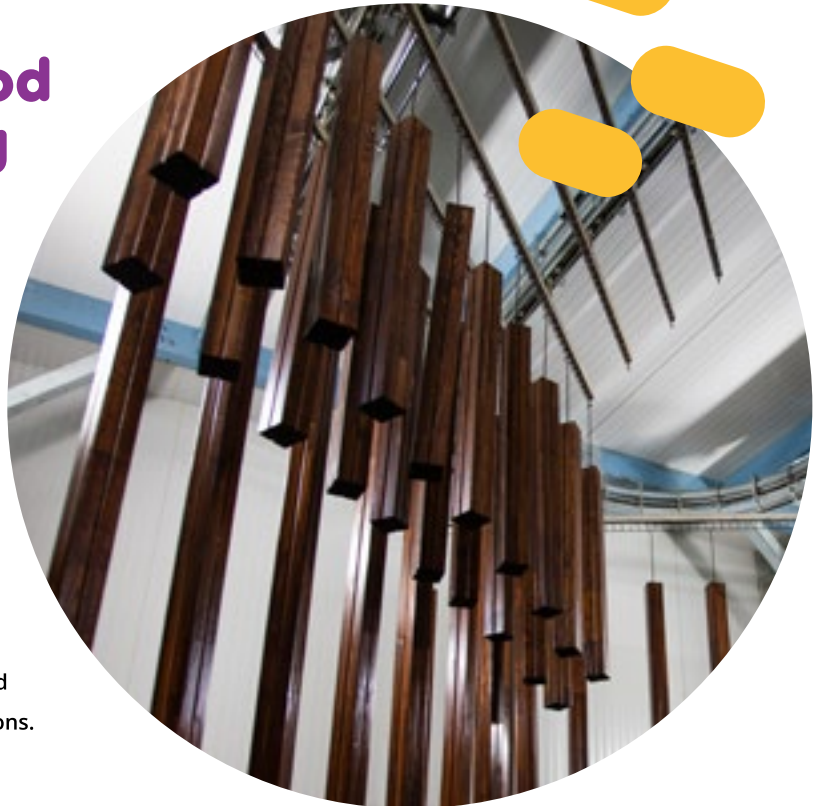

## Processing ropes

We use the highest quality 16mm-thick steel ropes with polypropylene or nylon braiding for the manufacturing of climbing equipment and components, as well as for bridges and interlaces. We link them with durable fasteners made of plastic, stainless steel or aluminium. The rope elements are dimensioned, cut to the appropriate length, and then connected using hydraulic presses with a pressure of 150 tons.

## CNC

We purchase the HDPE and HPL sheets that we use for the production of our equipment from leading manufacturers around the world. This ensures that we use products of the highest-quality. The plates are machined using CNC milling plotters which guarantee precise cutting and milling. The desired shapes and millings – compatible with even the most complicated design requirements – are characterised by their high aesthetic and educational values and at the same time meet the highest standards of safe use.

## Wood cutting

CNC saws and industrial robots precisely cut and machine the wood used for the production of wooden parts of our playground equipment. Chamfering of the wood removes any sharp edges, and four-sided surface sanding prepares the wood for the impregnation process. The high quality of wooden elements guarantees the safety of the equipment, and the automation of the process ensures short manufacturing time and fast order realization.

## Wood painting

For the production of our wooden equipment, we use pine wood which has been glued together in plies under pressure. The process of machining square timbers, which entails sanding, impregnation, painting, drying and hardening, takes place on a fully automated production line. The wood undergoes a multi-stage protection process, which guarantees long-term durability of the wooden parts of our equipment and make them resistant to weather conditions.