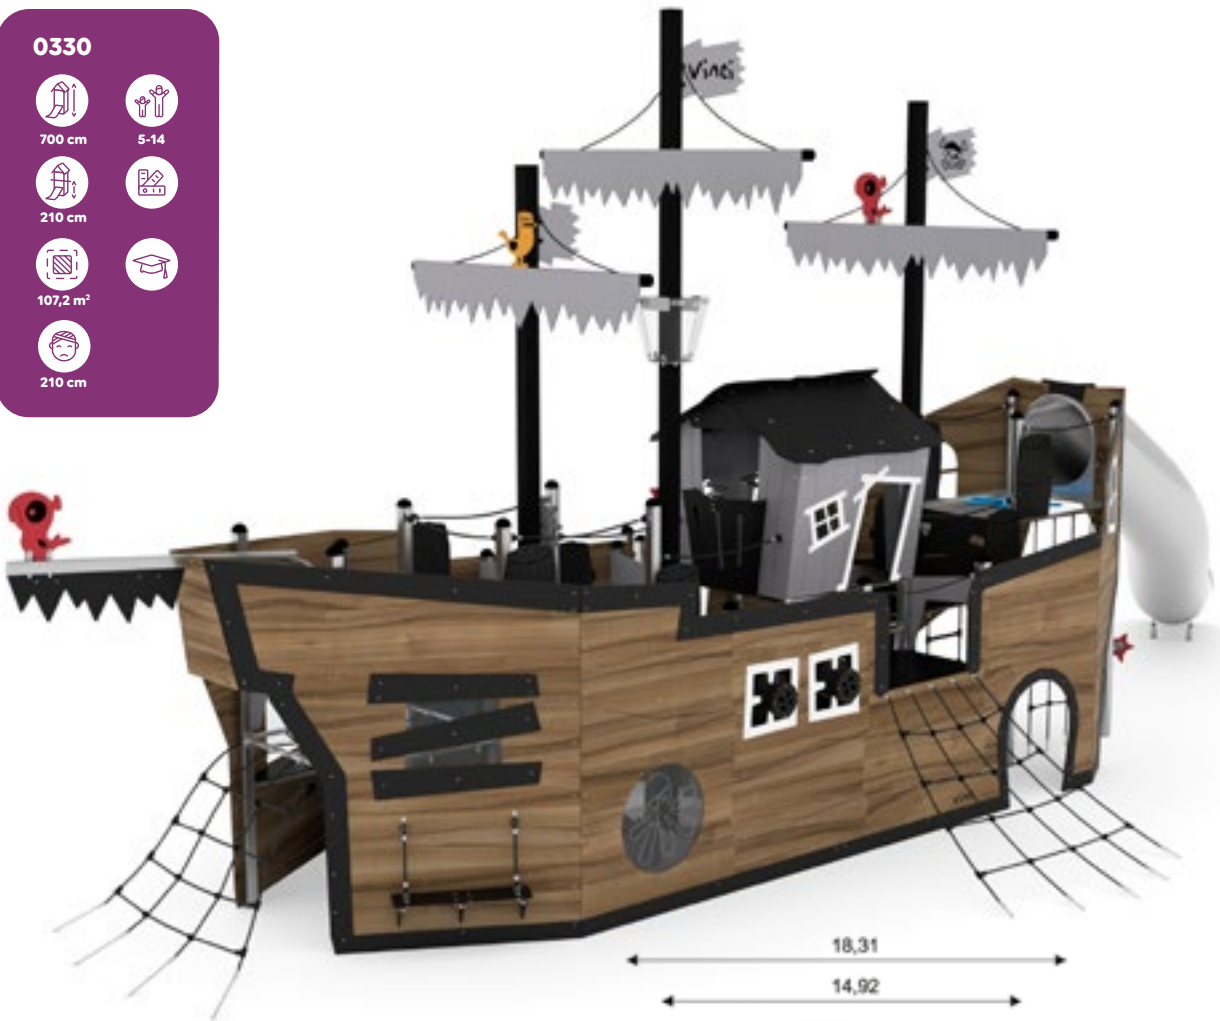

5-14

210 cm

107,2 m<sup>2</sup>

210 cm

# hoop

The HOOP Series consists of roundabouts and spinners which drive the world of laughing children. Spinning is an important activity for the child's development as it promotes the maturation of the nervous system, stimulates the sense of balance, strengthens the muscles and the skeletal system. At the same time it is a source of exciting sensations. For an older child, it is often a favourite place of crazy fun with friends. Colourful carousels encourage both younger and older children to have fun together.